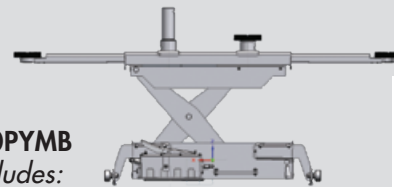

Mercedes-Benz
approved

Capacity 6,5 T

SF8065.1.60MB

DESCRIPTION

SF8065.1.60MB

Vertical rise lift, capacity 6,5 T

Supplied with the lift:

Long run-up ramps

J40PYMB - 4t Jacking Beam with MB specific adapters
(spiral cable included)

Lighting Kit - six led

Energy Kit:

- 2 compressed air quick connections
- 1 electric plug Schuko 220V single phase

J40PYMB

Includes:

S370A25

S370A26

2x
H = 200 MM

2x
H = 140 MM

2x
H = 80 MM

Vertical rise lift

COMPANY WITH
QUALITY SYSTEM
CERTIFIED BY DNV GL
= ISO 9001 =

Vertical rise lift
Capacity 6,5 T
SF8065.1.60MB