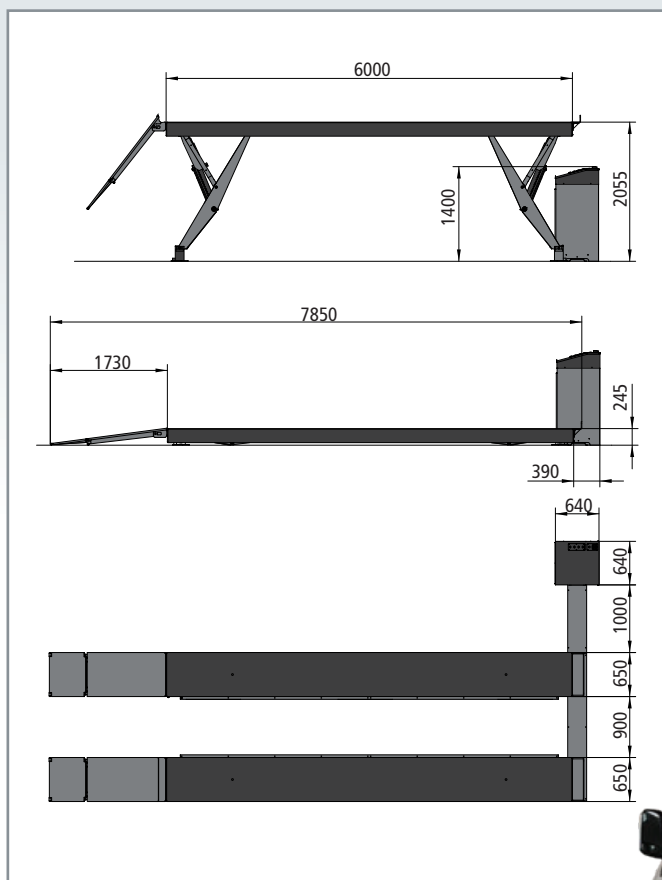

COMPANY WITH
QUALITY SYSTEM
CERTIFIED BY DNV GL
= ISO 9001 =

Vertical rise lift
Capacity 6,5 T
SF8065.1.60MB