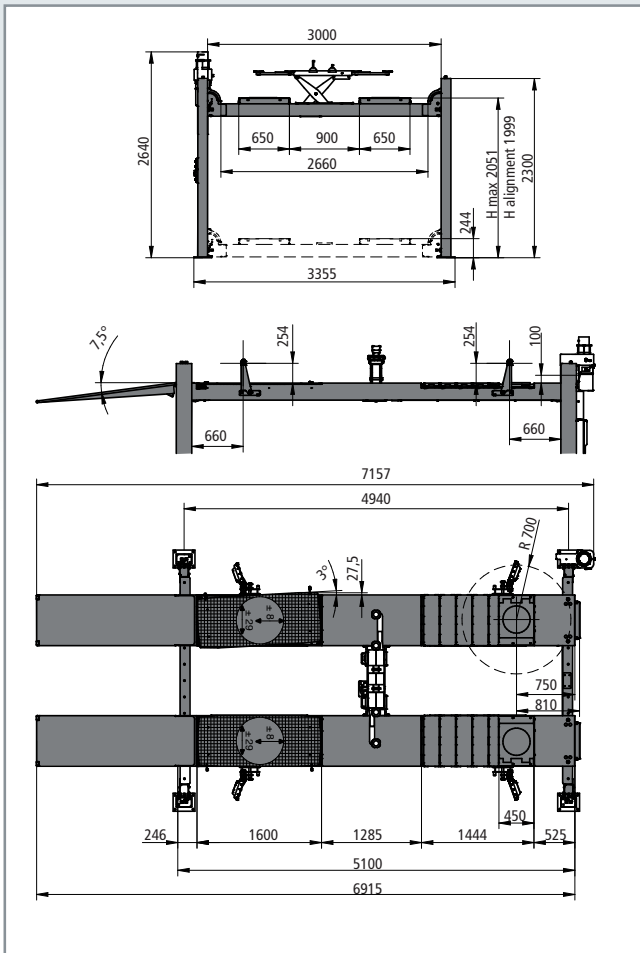

COMPANY WITH
QUALITY SYSTEM
CERTIFIED BY DNV GL
= ISO 9001 =

Alignment runways
Rear built-in
sliding tables front
spacers for turn
tables

The MKS kit allows to place the
four targets and check the perfect
lift planarity.

Targets, cameras and turn tables
are part of the wheel aligner and
are not included with the lift.

- A MKS system to check lift planarity
- B J30PMB - 3t jacking beam with MB specific adapters (spiral cable included)
- C Lighting kit - four led
- D Long runuo ramps