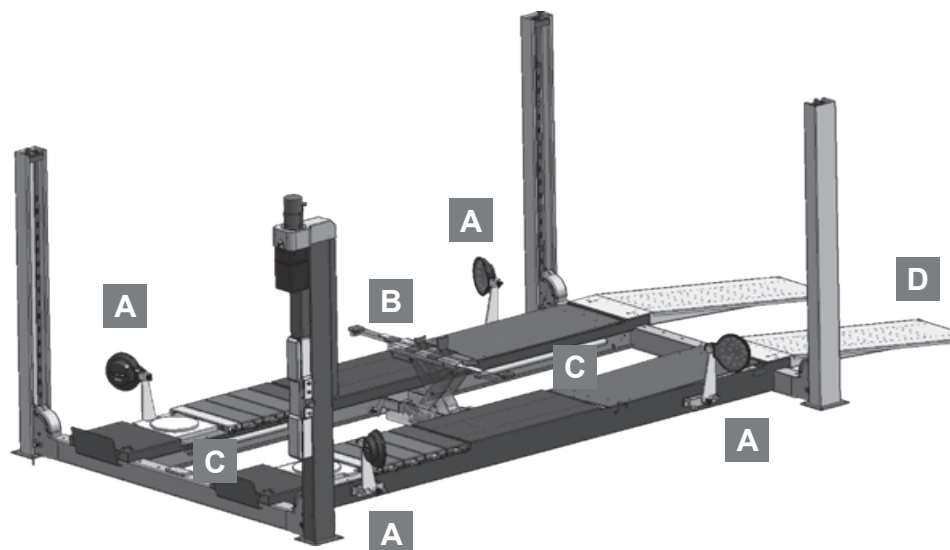

SPACE s.r.l. a s.u.

Via Sangano, 48
10090 Trana - Torino - ITALY
tel. +39-011-934.40.300
fax +39-011-933.88.64
e-mail: info@spacetest.com
www.spacetest.com