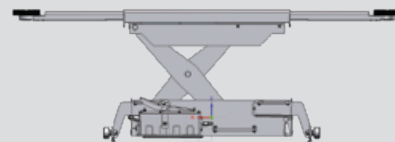

Mercedes-Benz
approved

Capacity 4 T

DESCRIPTION

SQ406 MB

Electro-hydraulic 4 post lift, capacity 4 T

Supplied with the lift:

- Alignment runways
- Rear built-in sliding tables front spacers for turn tables
- Long run-up ramps

J40PMB - 4t Jacking Beam with MB specific adapters (spiral cable included)

MKS - system to check lift planarity.
The MKS kit allows to place the four targets and check the perfect lift planarity.
Targets, cameras and turn tables are part of the wheel aligner and not included with the lift.

Lighting Kit - four led

Energy Kit:

- 2 compressed air quick connections
- 1 electric plug Schuko 220V single phase

J30PMB

Includes:

S305A4

S370A19

S224A3 H=140 MM

S224A4 H=80 MM

SQ406 MB

Electrohydraulic
4-post lifts

COMPANY WITH
QUALITY SYSTEM
CERTIFIED BY DNV GL
= ISO 9001 =

Alignment runways
Rear built-in
sliding tables front
spacers for turn
tables

The MKS kit allows to place the
four targets and check the perfect
lift planarity.