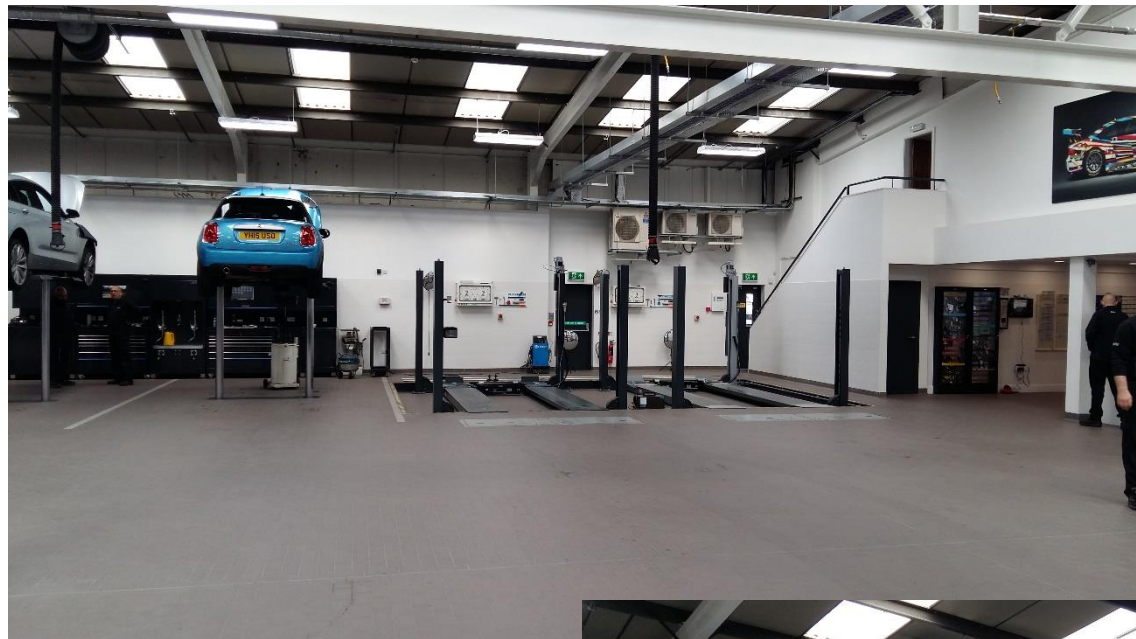

**BOWKER BMW,
PRESTON, UK**

*SDI125 TWIN-CYLINDER
IN-GROUND LIFTS*

**BOWKER BMW,
PRESTON, UK**

*SDI110NK TWIN-CYLINDER
IN-GROUND LIFTS*

**BOWKER BMW,
PRESTON, UK**

SQ401.3IMOT4 CLASS IV ATL 4-POST LIFTS

Grazie!