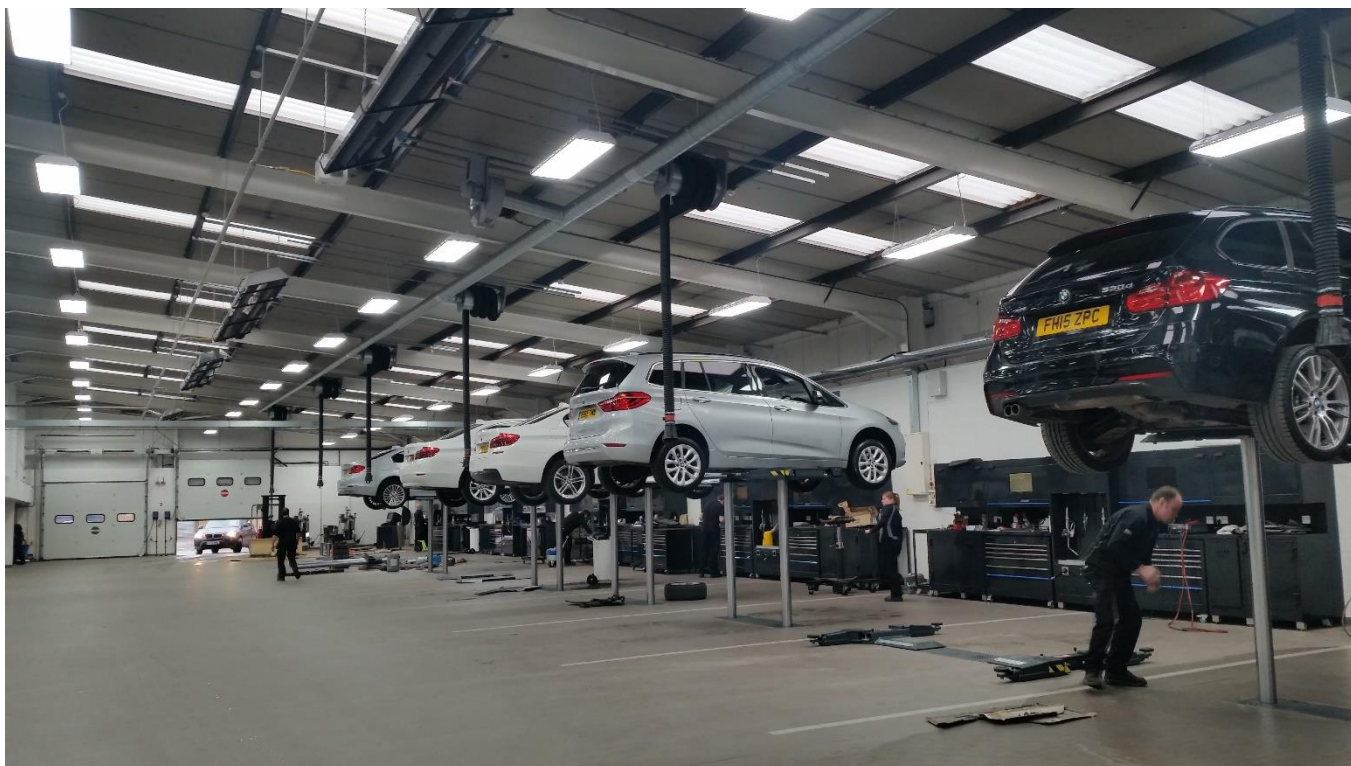

References
**BOWKER BMW,
PRESTON, UK**

**BOWKER BMW,
PRESTON, UK**

**BOWKER BMW,
PRESTON, UK**

**BOWKER BMW,
PRESTON, UK**

**BOWKER BMW,
PRESTON, UK**

**BOWKER BMW,
PRESTON, UK**

References

BOWKER BMW,
PRESTON, UK

**BOWKER BMW,
PRESTON, UK**

*SDI125 TWIN-CYLINDER
IN-GROUND LIFTS*

**BOWKER BMW,
PRESTON, UK**

*SDI110NK TWIN-CYLINDER
IN-GROUND LIFTS*

**BOWKER BMW,
PRESTON, UK**

SQ401.3IMOT4 CLASS IV ATL 4-POST LIFTS

Grazie!