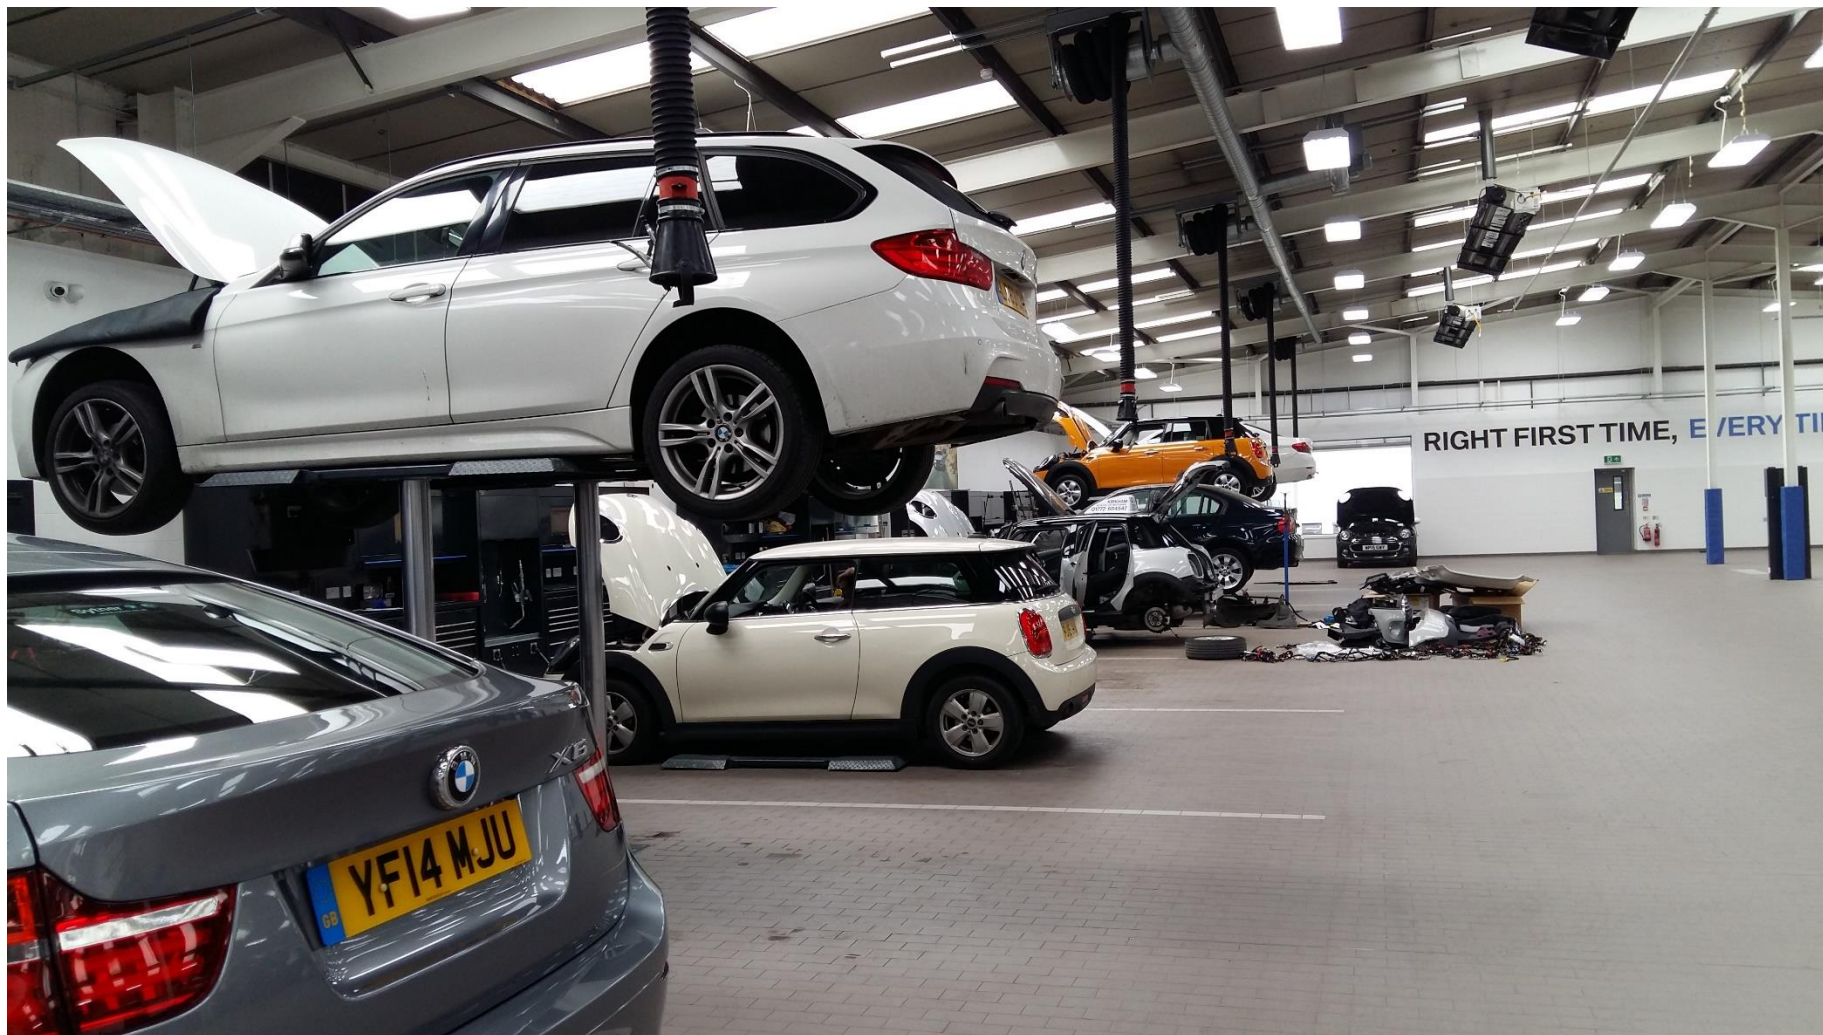

References
**BOWKER BMW,
PRESTON, UK**

**BOWKER BMW,
PRESTON, UK**

**BOWKER BMW,
PRESTON, UK**

**BOWKER BMW,
PRESTON, UK**

**BOWKER BMW,
PRESTON, UK**

**BOWKER BMW,
PRESTON, UK**

References

BOWKER BMW,
PRESTON, UK

**BOWKER BMW,
PRESTON, UK**

*SDI125 TWIN-CYLINDER
IN-GROUND LIFTS*

**BOWKER BMW,
PRESTON, UK**

*SDI110NK TWIN-CYLINDER
IN-GROUND LIFTS*

**BOWKER BMW,
PRESTON, UK**

SQ401.3IMOT4 CLASS IV ATL 4-POST LIFTS

Grazie!