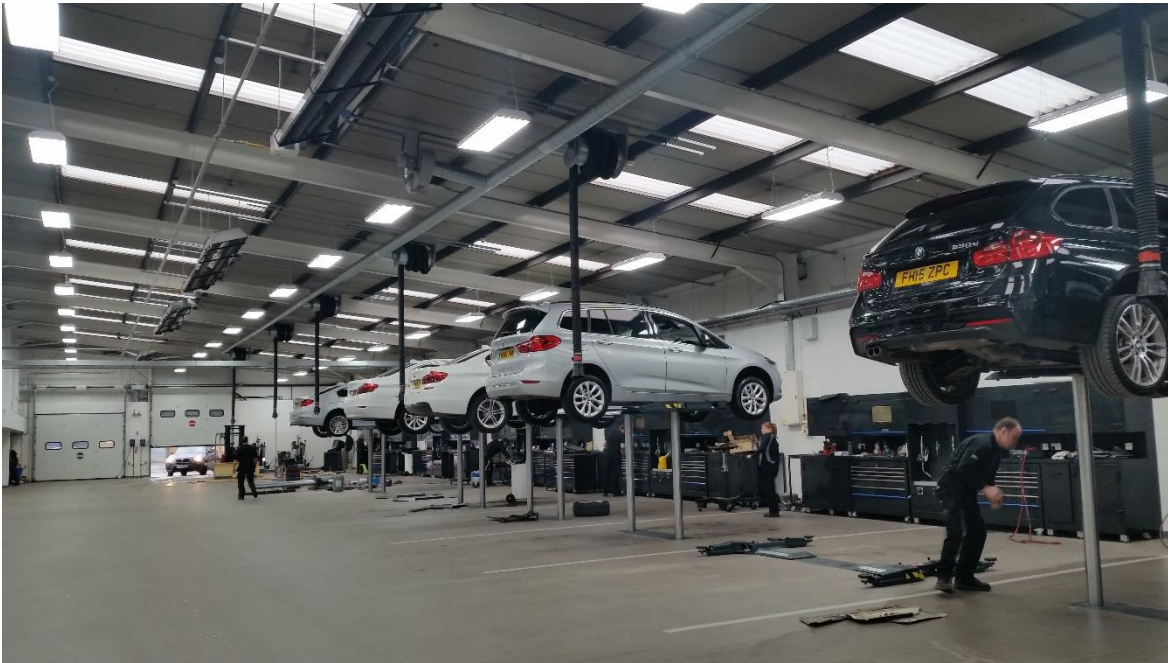

**BOWKER BMW,
PRESTON, UK**

*SDI125 TWIN-CYLINDER
IN-GROUND LIFTS*

**BOWKER BMW,
PRESTON, UK**

*SDI110NK TWIN-CYLINDER
IN-GROUND LIFTS*

**BOWKER BMW,
PRESTON, UK**

SQ401.3IMOT4 CLASS IV ATL 4-POST LIFTS

Grazie!