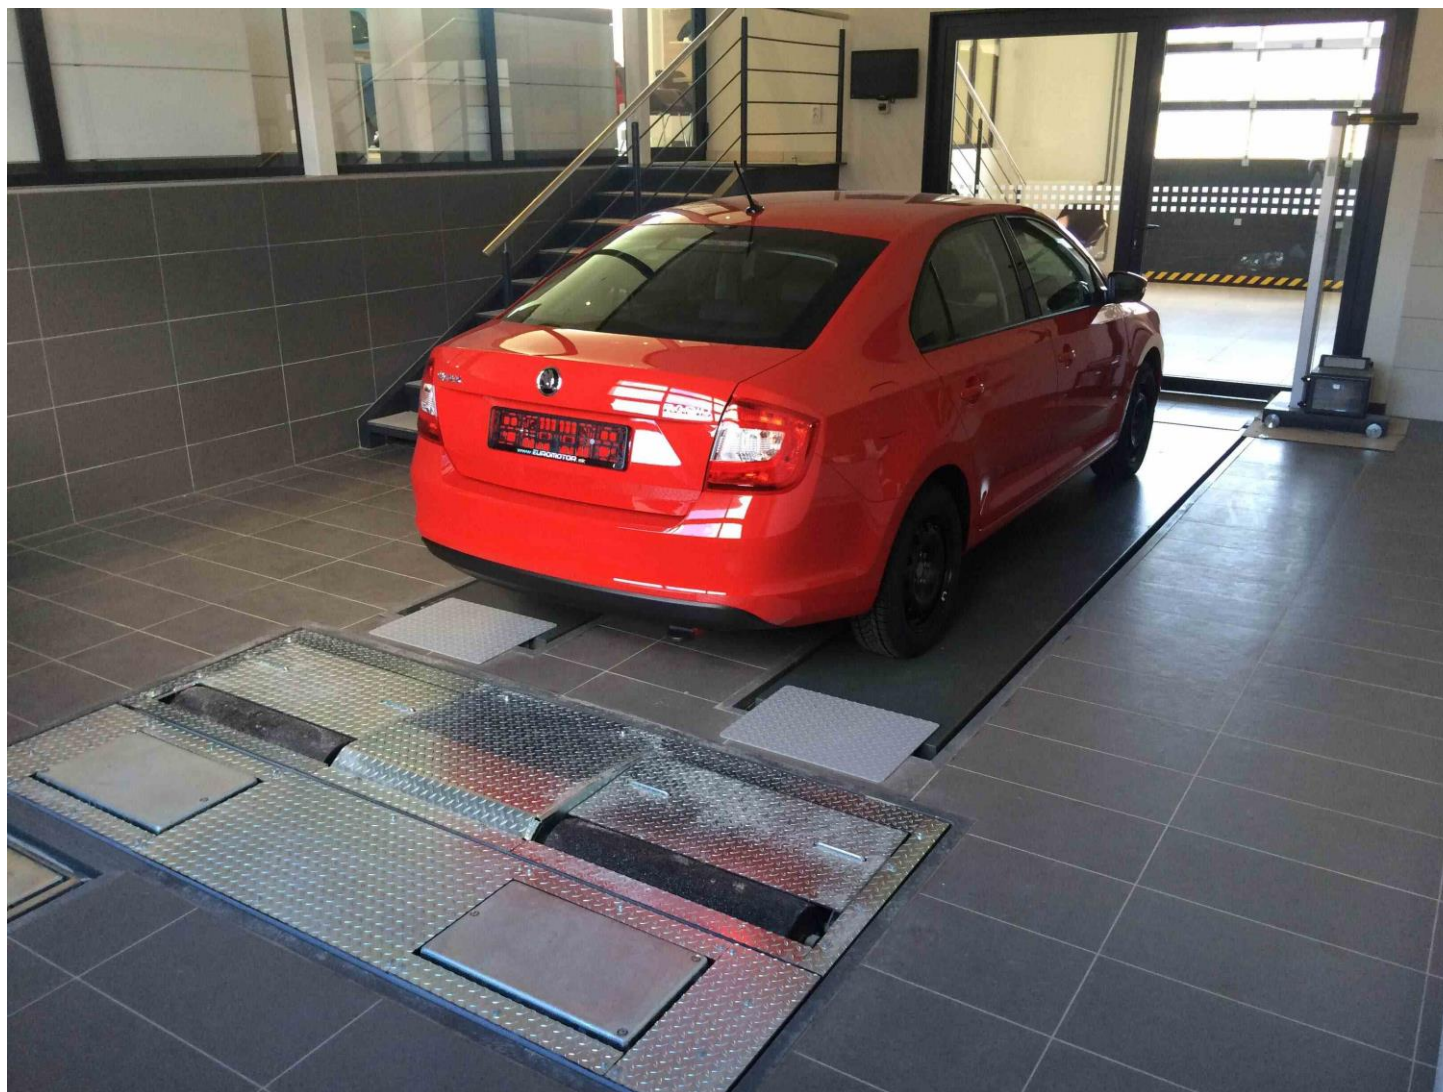

References

**SKODA EUROMOTOR
BANSKA BYSTRICA
SLOVAKIA**

**SKODA EUROMOTOR,
BANSKA BYSTRICA, SLOVAKIA**

SKODA EUROMOTOR,
BANSKA BYSTRICA, SLOVAKIA

**COMPLETE
CAR TEST LANE
AND SF6401I
SCISSORS LIFT**

SKODA EUROMOTOR,
BANSKA BYSTRICA, SLOVAKIA

**SF6502.55ILT WHEEL ALIGNMENT
SCISSORS LIFT**

**SKODA EUROMOTOR,
BANSKA BYSTRICA, SLOVAKIA**

**GA2641V.24 AUTOMATIC
TYRE CHANGER**

SF6401I SCISSORS LIFT

Grazie!